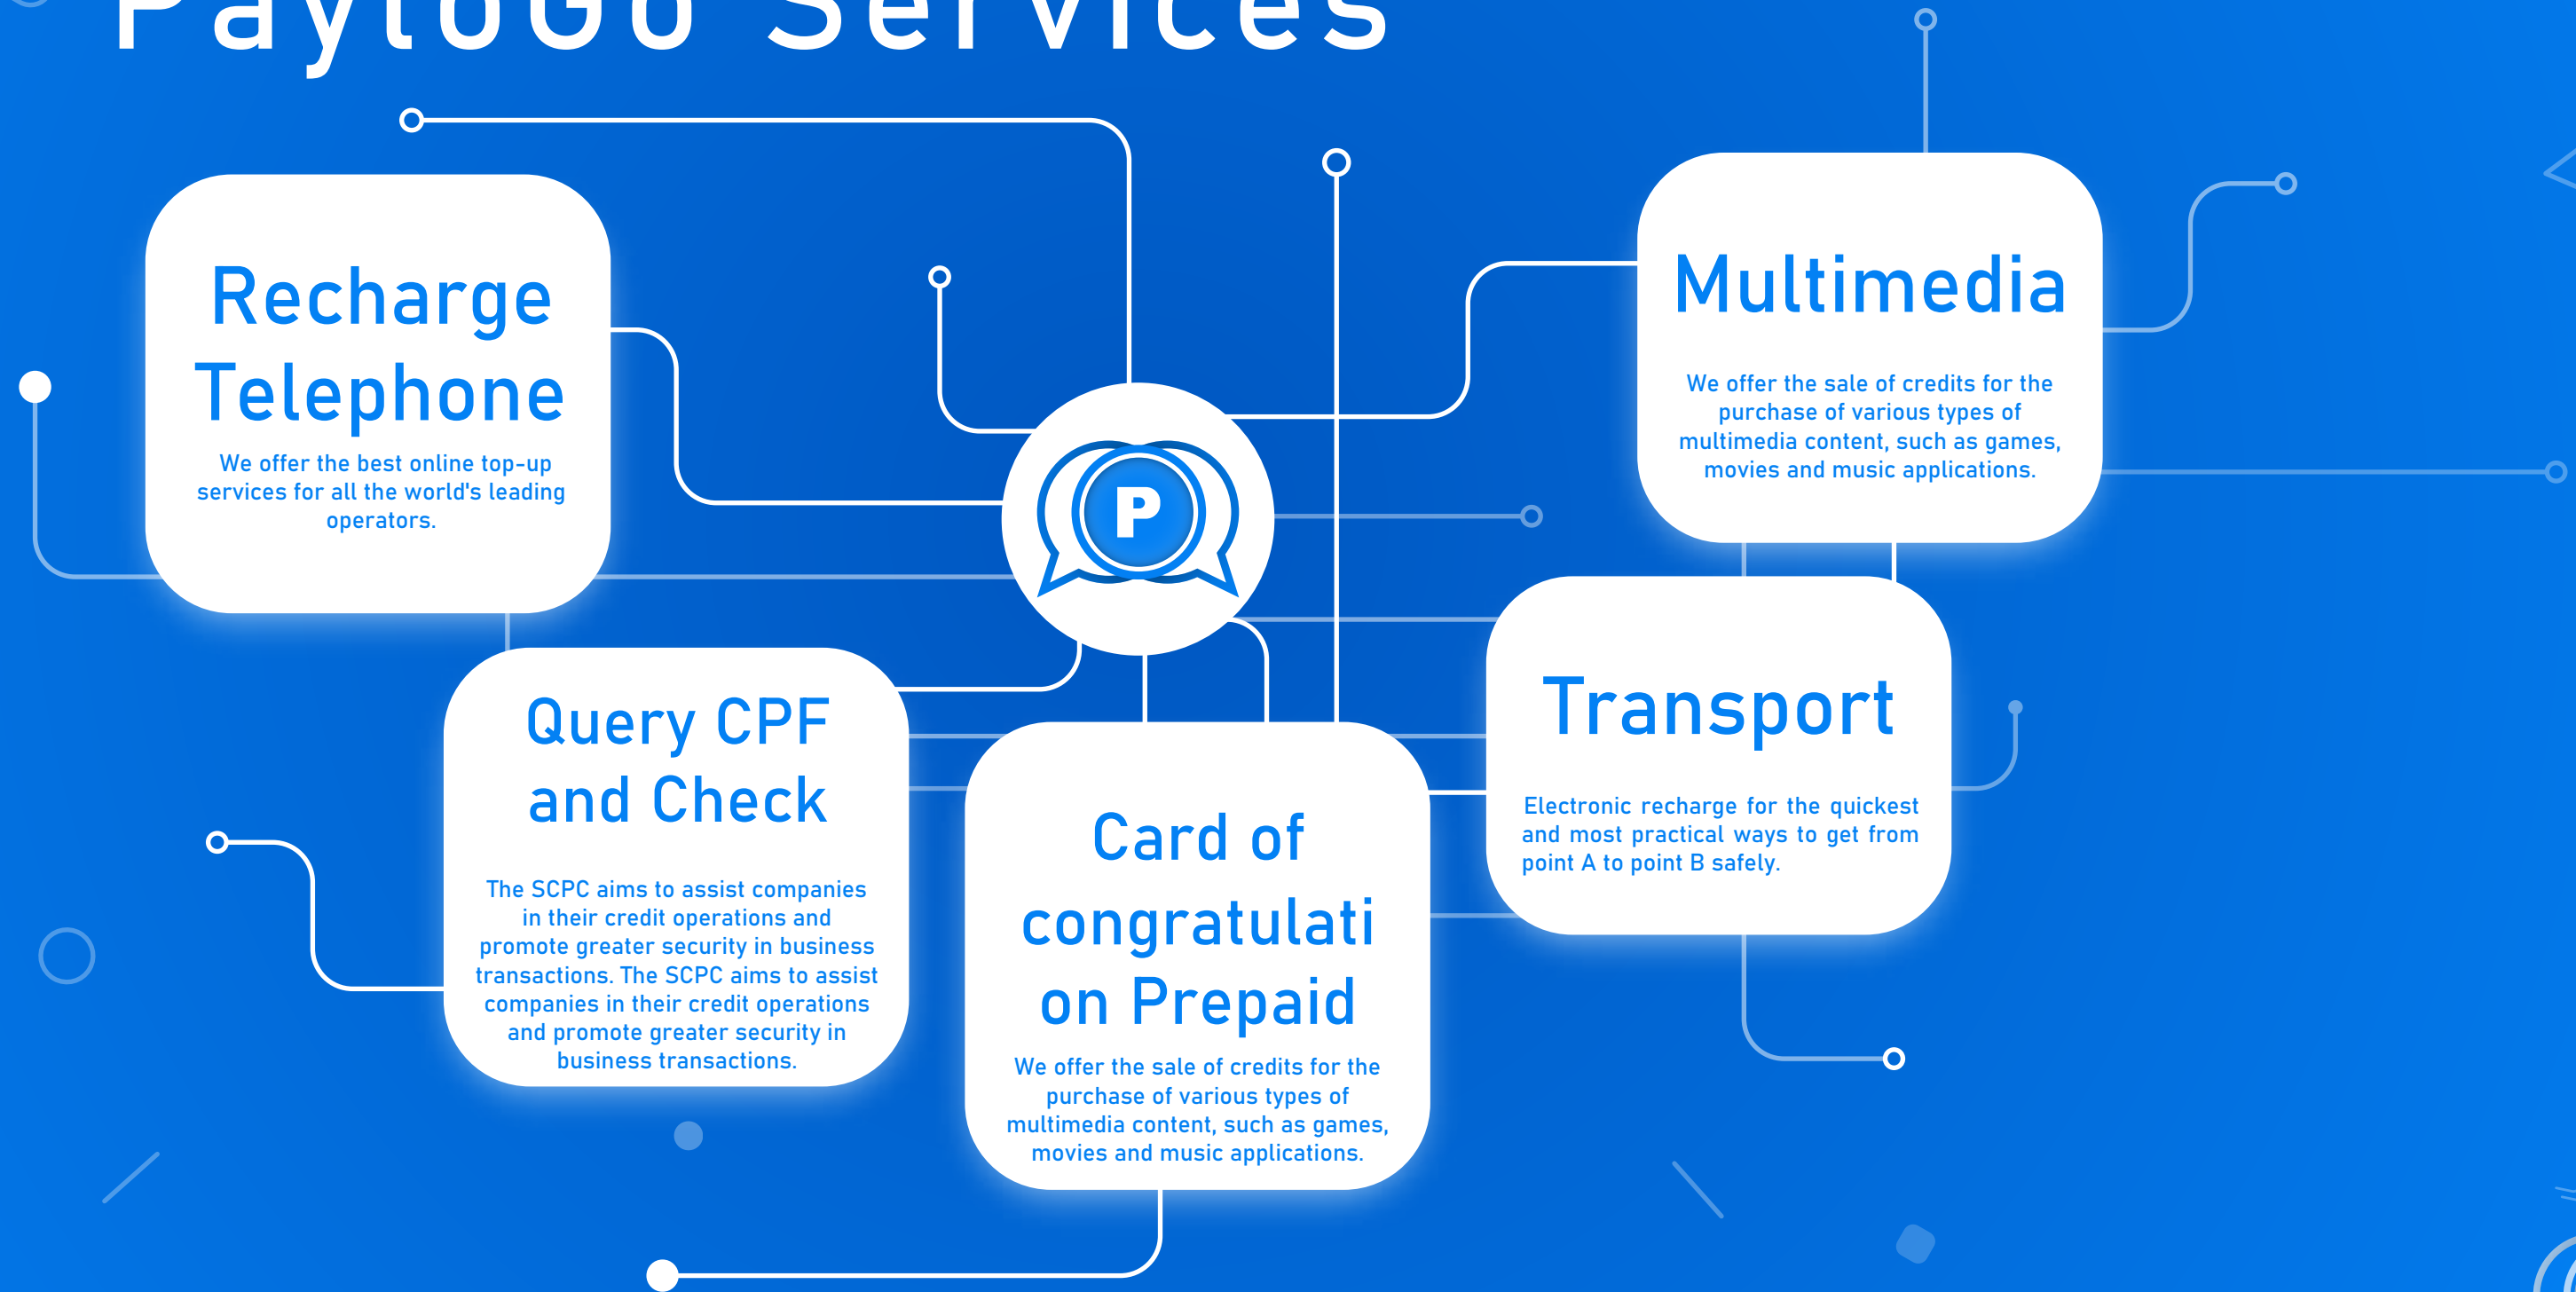

PaytoGo Services