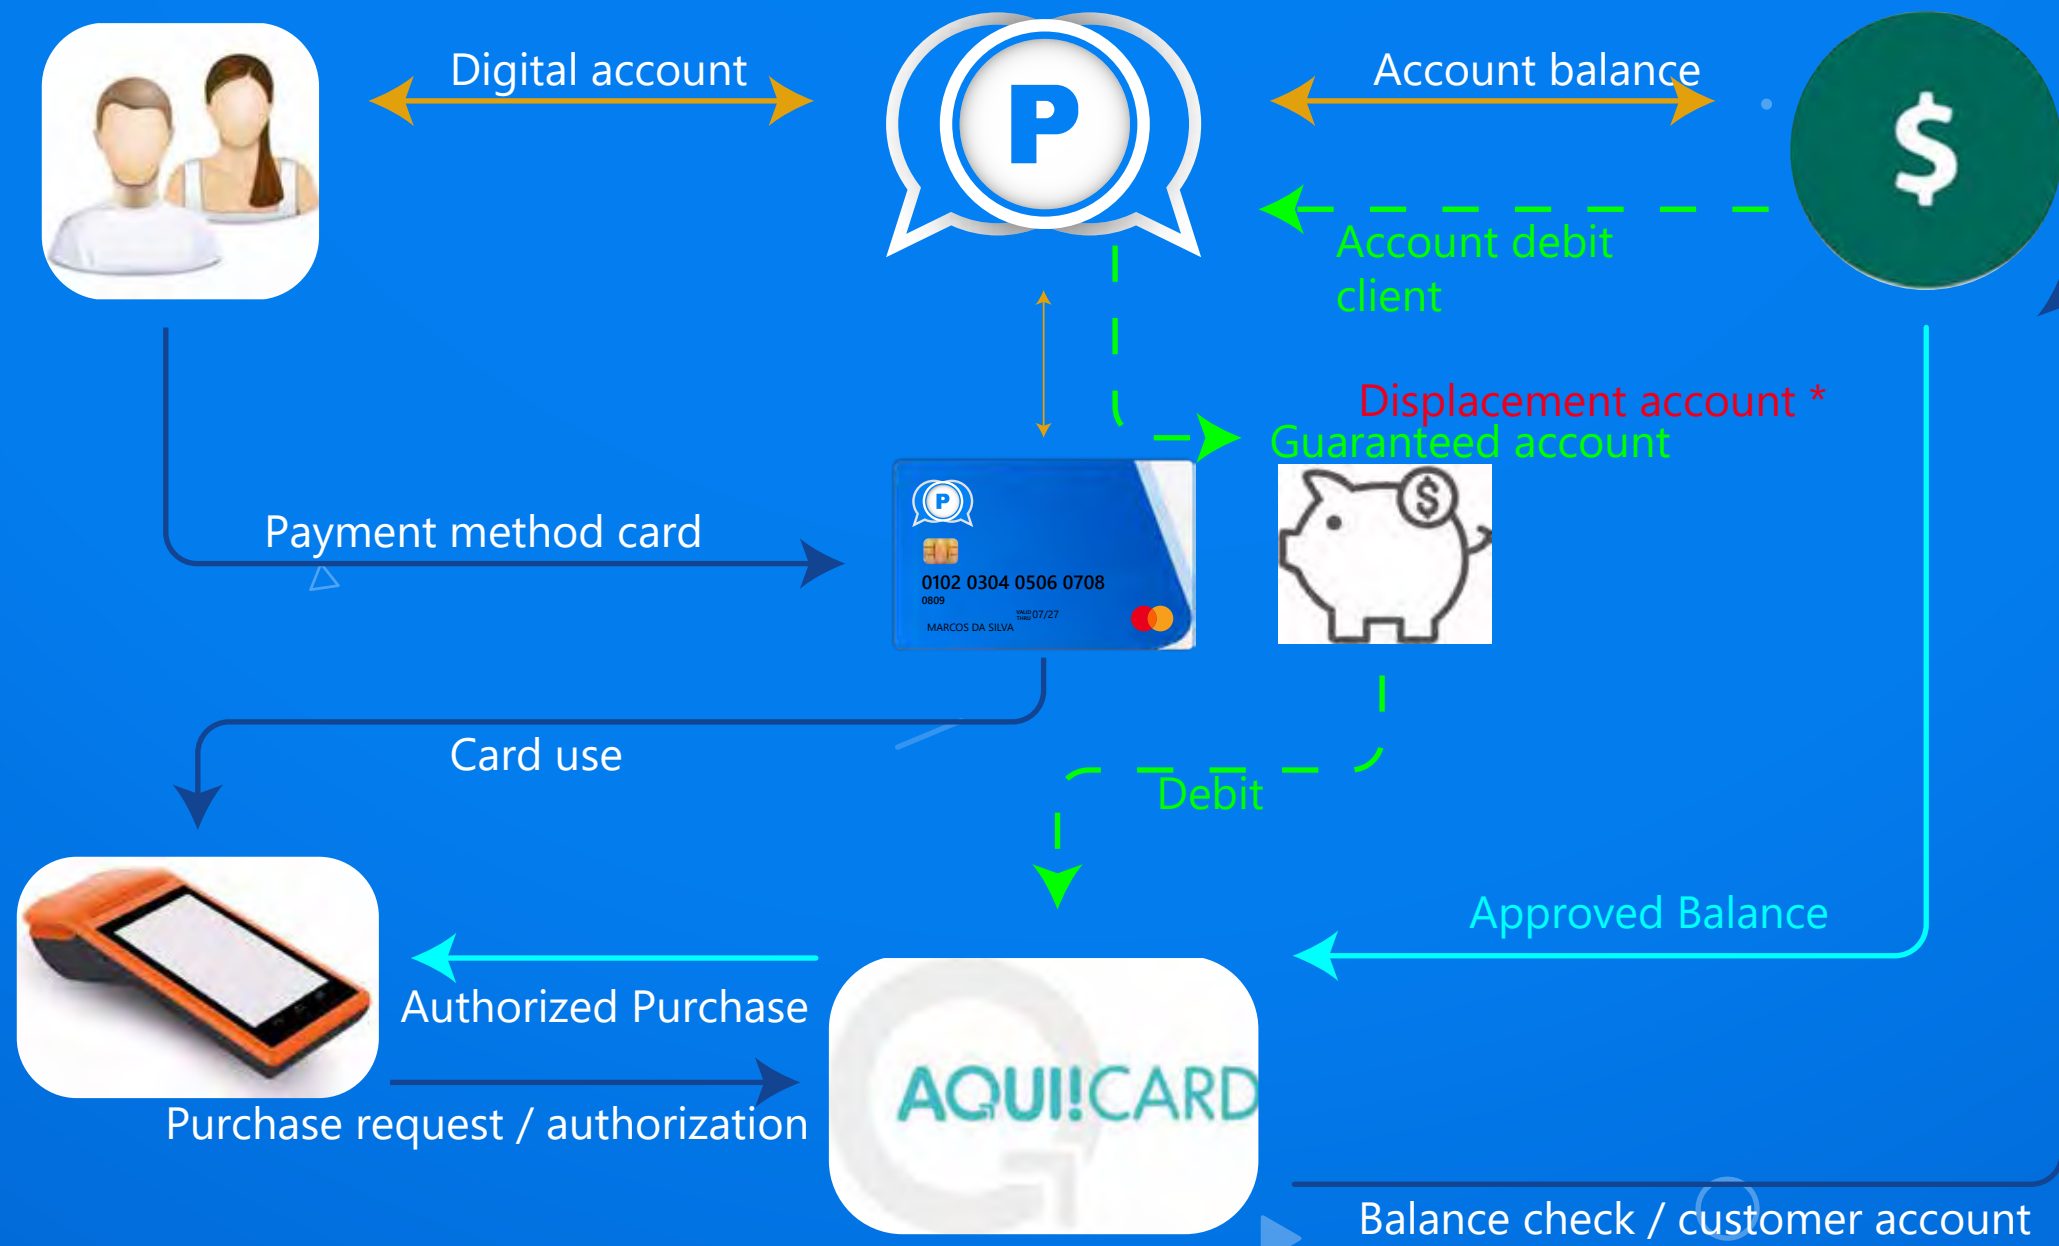

Bill Payment

In 2 or 3 simple steps

- 1 Scan the barcode in the PaytoGo app
- 2 Choose payment method:
PaytoGo balance or credit card
- 3 Confirm payment

Paying for your purchases with QR code

In 2 or 3 simple steps

- 1 Scan the QR code with the PaytoGo app
- 2 Choose payment method:
PaytoGo balance or credit card
- 3 Confirm payment

Our prepaid card

PayToGo

+

AQUI! CARD

Operational flow

saqueAMIGO

“I need cash ”

With SaqueAMIGO you can withdraw money directly at the ATM (POS) in the same way as you do at the ATM.

Fast and free, drawAMIGO is a peer-to-peer transaction that promises to revolutionize the way we withdraw the money we know.